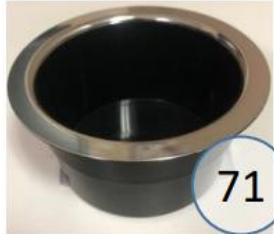

3860594

Call out	Description
● (Red)	Blown Fiber
● (Yellow)	Cushion Chaise Pad – Top Pad
● (Green)	Cushion Foam
● (Yellow)	KD Component
● (Blue)	Cover

For more RPs' information, please see the following page.

101

103

104

396

426

105

108

72