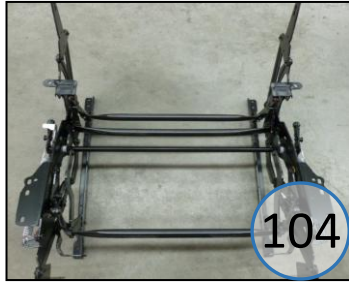

442

149

134

425

433

216

217

419

101

103

104

396

426

105

108

72

71

109