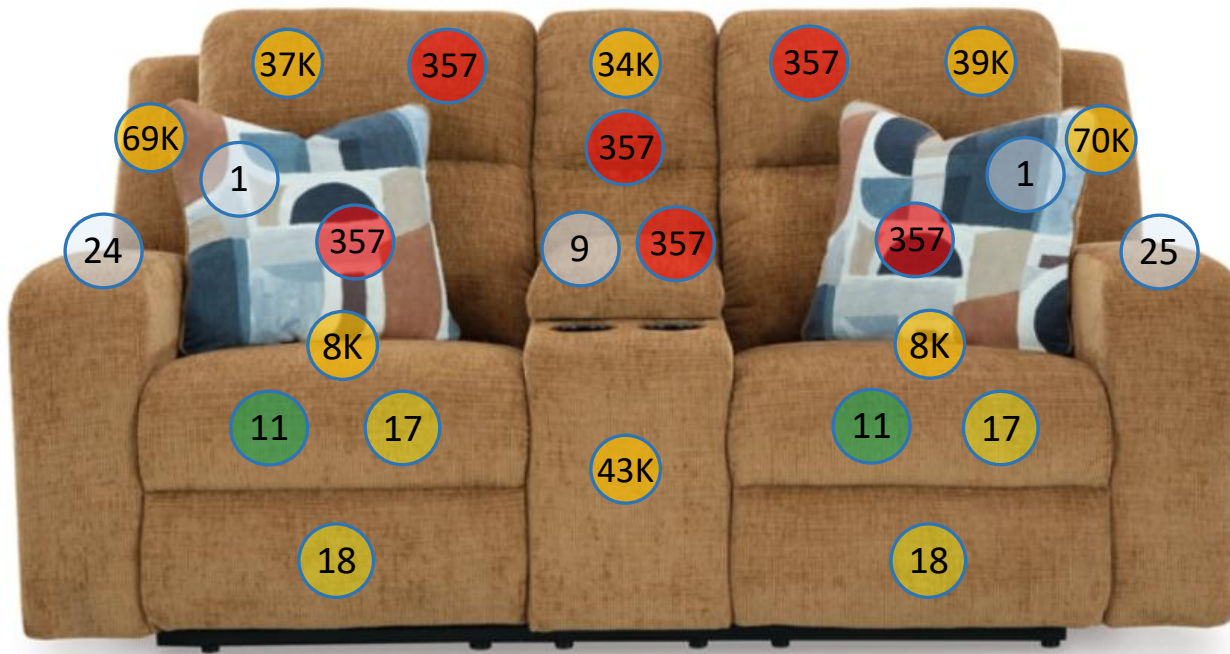

3860594

Call out	Description
● (Red)	Blown Fiber
● (Yellow)	Cushion Chaise Pad – Top Pad
● (Green)	Cushion Foam
● (Yellow)	KD Component
● (Blue)	Cover

For more RPs' information, please see the following page.

442

149

134

425

433

216

217

419

101

103

104

396

426

105

108

72