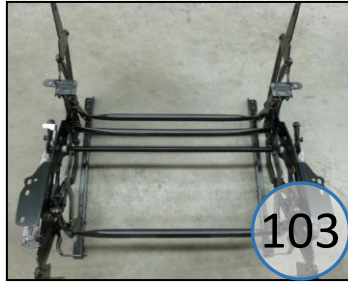

442

149

134

425

433

216

217

419

101

103

104

396

426

105

108

72

71

109